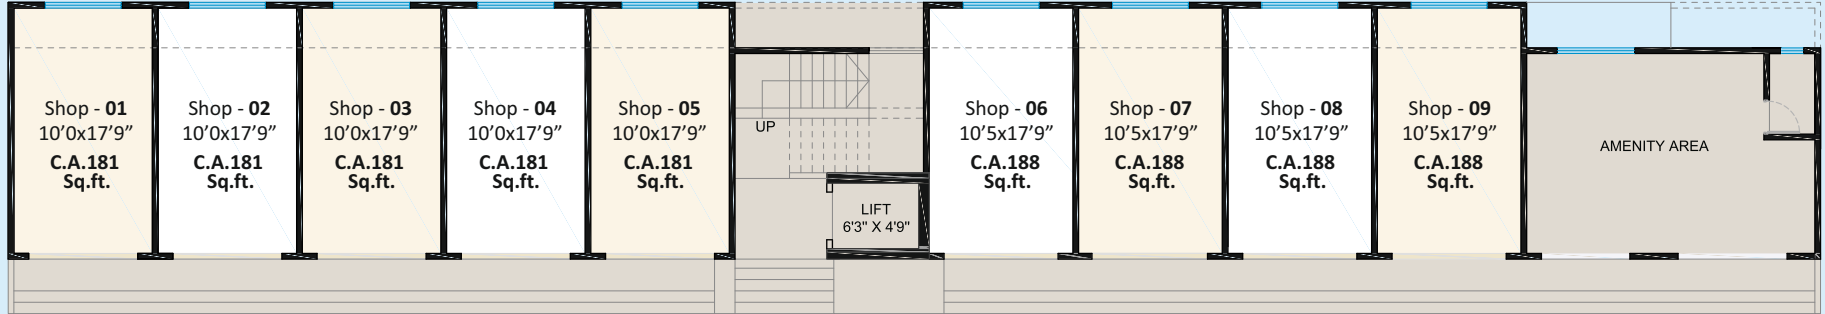

ROAD TOUCH SHOPS
Central Moshi

STILT FLOOR PLAN

FIRST / SECOND / THIRD FLOOR PLAN

Stilt Floor

Shop Nos.	Carpet Area (Sq.Mt.)	Enclosed Balcony (Sq.Mt.)	Total Carpet Area (Sq.Mt.)	Total Carpet Area (Sq.Ft.)
01,02,03,04,05	14.18	2.67	16.85	181
06,07,08,09	14.71	2.77	17.48	188

First, Second & Third Floors

Shop Nos.	Carpet Area (Sq.Mt.)	Enclosed Balcony (Sq.Mt.)	Total Carpet Area (Sq.Mt.)	Total Carpet Area (Sq.Ft.)
01,02,03,04,05 & 10	14.18	2.67	16.85	181
06,07,08,09	14.71	2.77	17.48	188