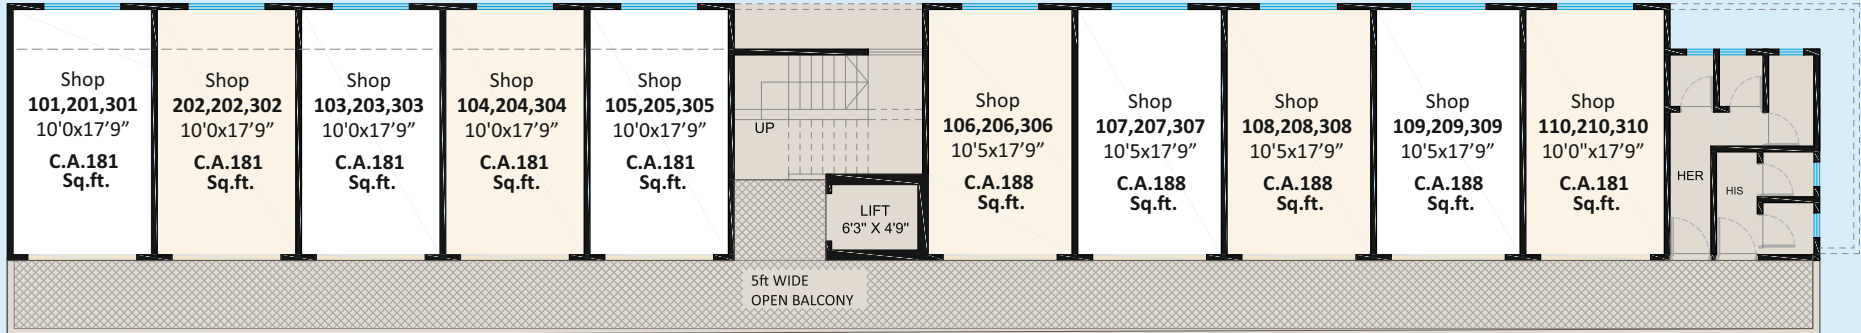

ROAD TOUCH SHOPS
Central Moshi

STILT FLOOR PLAN

FIRST / SECOND / THIRD FLOOR PLAN

Stilt Floor

Shop Nos.	Carpet Area (Sq.Mt.)	Enclosed Balcony (Sq.Mt.)	Total Carpet Area (Sq.Mt.)	Total Carpet Area (Sq.Ft.)
01,02,03,04,05	14.18	2.67	16.85	181
06,07,08,09	14.71	2.77	17.48	188

First, Second & Third Floors

Shop Nos.	Carpet Area (Sq.Mt.)	Enclosed Balcony (Sq.Mt.)	Total Carpet Area (Sq.Mt.)	Total Carpet Area (Sq.Ft.)
01,02,03,04,05 & 10	14.18	2.67	16.85	181
06,07,08,09	14.71	2.77	17.48	188